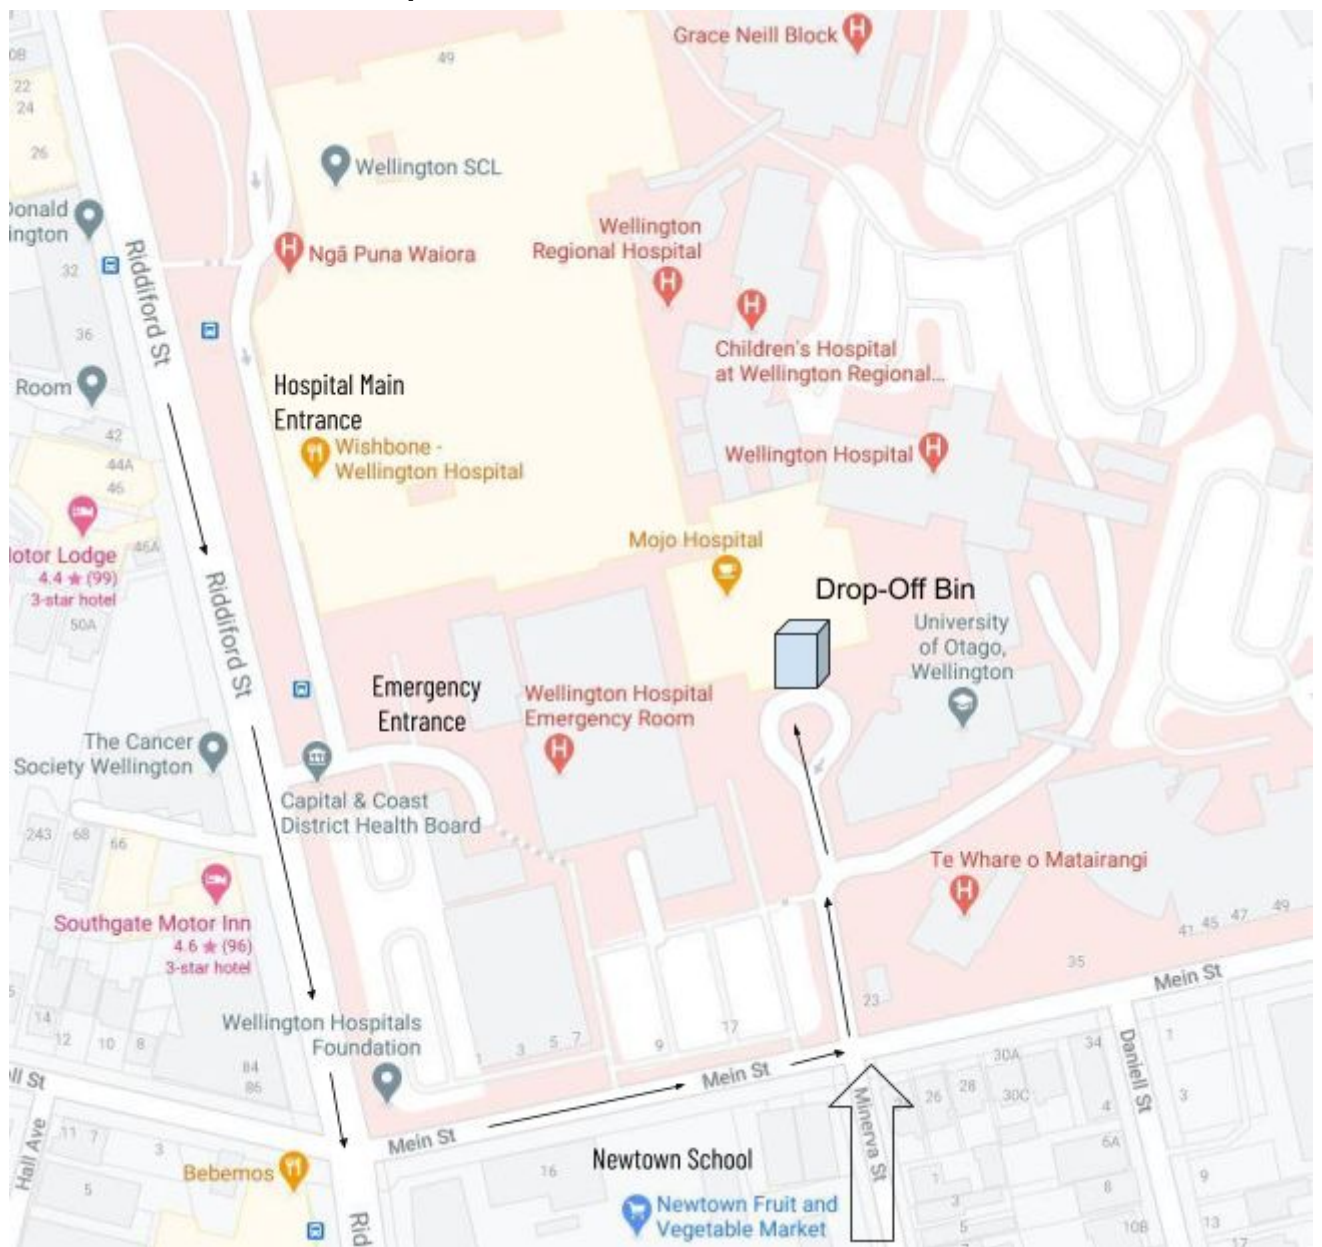

## SCL Lab COVID-19 Swab Drop-Off Bin Location (as of Feb2021):

- **Do not walk through the hospital**
- Drop-Off Bin at SIDE ENTRANCE of hospital.
- Off a driveway on Mein St (Opposite Minerva St)
- Next to a big grey building with logo "University of Otago"
- Drop the sample and FOLLOW THE INSTRUCTIONS on the bin